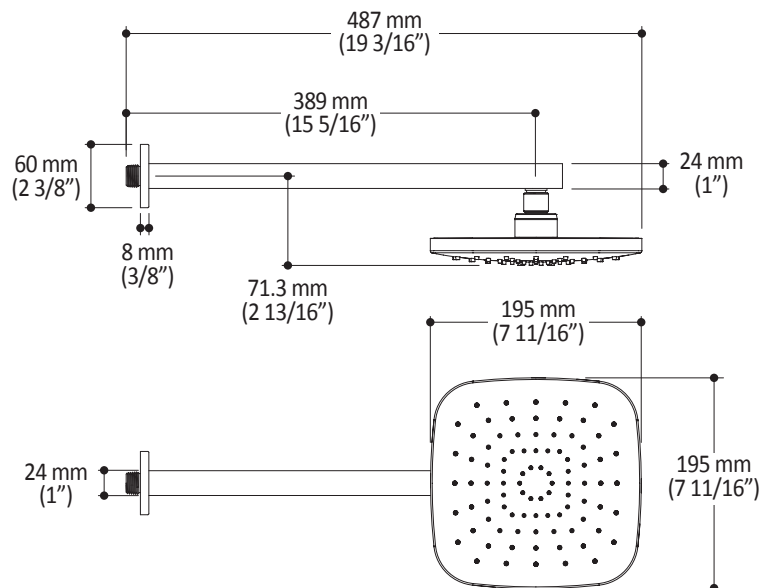

Kalia

ONCE UPON A TIME...WATER®

GRAFIK™

BF1392

STANDARD: Rainhead with 90° Wall arm

SPECIFICATIONS

Features

- Male water inlet 1/2 NPT
- Rainhead dimension: 195 mm (7 11/16")
- Soft tips for easy cleaning of limescale
- Adjustable orientation swivel
- Solid brass arm and plastic rainhead construction

Colors (Finishes)

- Chrome : BF1392-110

Maximum flow rate

- 9.5 L/min (2.5 gpm) at 80 psi

Installation Notes

This product must be installed following the installation instructions provided.

WARRANTY

Kalia Inc. guarantees all aspects of its products to be free of defects in material and workmanship for normal residential use. **Refer to the warranty included with the Kalia products for details.**

Product dimensions:

Important: Dimensions are approximated and are subject to changes. Please refer to the installation instructions.

Kalia

ONCE UPON A TIME...WATER®

1355, 2nd Street, Industrial Park
Sainte-Marie (Québec)
Canada G6E 1G9