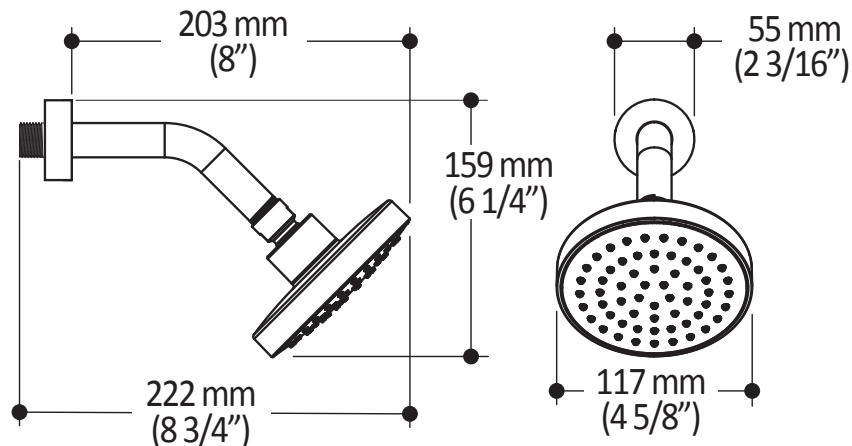

Important : Dimensions are approximated and are subject to changes. Please refer to the installation instructions.

ONCE UPON A TIME...WATER®

1355, 2nd Street, Industrial Park
Sainte-Marie (Québec)
Canada G6E 1G9

T 418-387-9090
1-877-GO-KALIA (1-87- 465-2542)
F 418 387-9089

KaliaStyle.com