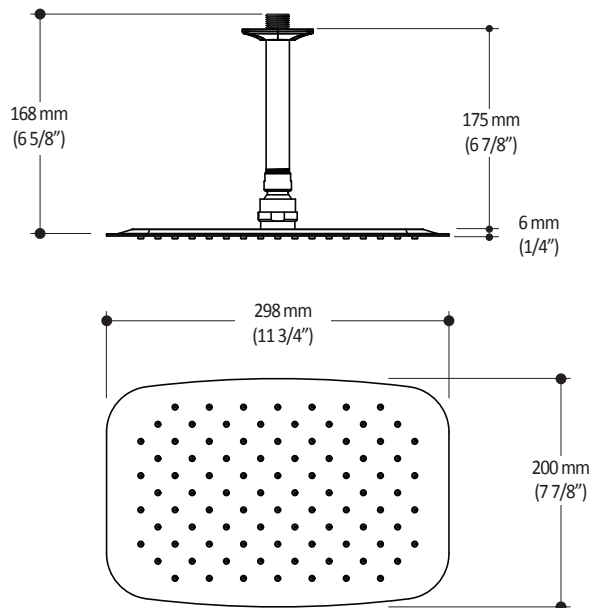

Important: Dimensions are approximated and are subject to changes. Please refer to the installation instructions.

Kalia inc.
1355, 2nd Street
Sainte-Marie (Quebec)
Canada G6E 1G9

t. 1-418-387-9090
1 877 GO KALIA (1-877-465-2542)
f. 1-418-387-9089
www.KaliaStyle.com