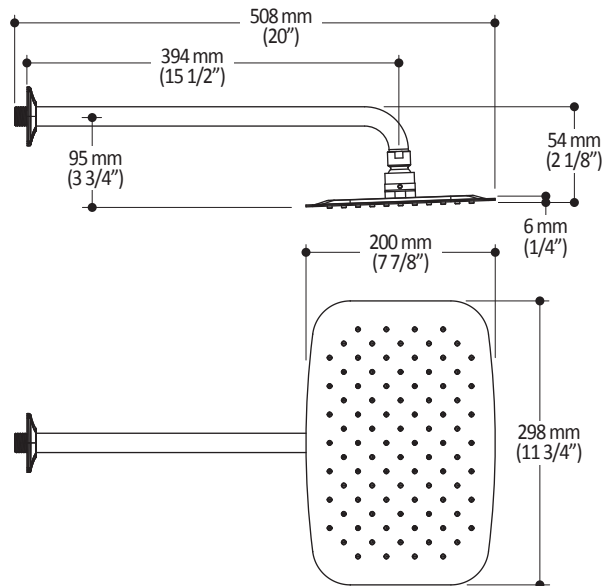

Important : Dimensions are approximated and are subject to changes. Please refer to the installation instructions.

ONCE UPON A TIME...WATER®

1355, 2nd Street, Industrial Park
Sainte-Marie (Québec)
Canada G6E 1G9

T 418-387-9090
1-877-GO-KALIA (1-877- 465-2542)
F 418 387-9089

KaliaStyle.com