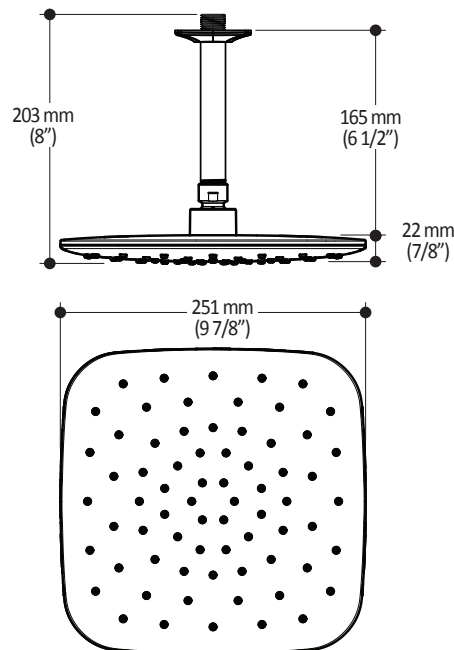

Important: Dimensions are approximated and are subject to changes. Please refer to the installation instructions.

Kalia inc.
1355, 2nd Street
Sainte-Marie (Quebec)
Canada G6E 1G9

t. 1-418-387-9090
1 877 GO KALIA (1-877-465-2542)
f. 1-418-387-9089
www.KaliaStyle.com