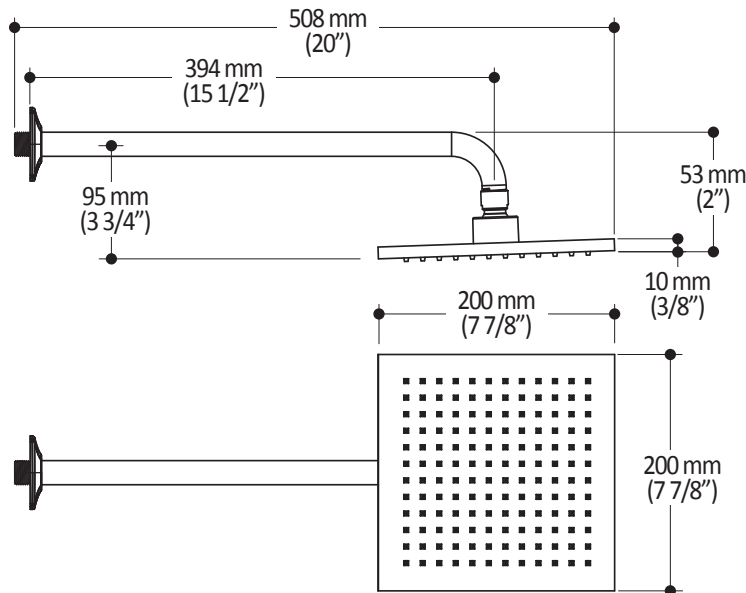

ONCE UPON A TIME...WATER®

BF1380

STANDARD: Rainhead and 90° Wallarm

SPECIFICATIONS

Features

- Male water inlet 1/2NPT
- Dimensions: 200 x 200 mm (7 7/8" x 7 7/8")
- Soft tips for easy cleaning of limescale
- Adjustable orientation swivel
- PVD finish (Physical Vapour Deposit): A high technology process that protects the surface finish for increased durability

Maximum flow rate

- 9.5 liters/min. (2.5 gallons/min.) at 80 psi

Colors (Finishes)

- Chrome : BF1380-110
- Brushed Nickel PVD : BF1380-120

Certifications

The specified model meets or exceeds the following standards;

Product dimensions:

Important : Dimensions are approximated and are subject to changes. Please refer to the installation instructions.

ONCE UPON A TIME...WATER®

1355, 2nd Street, Industrial Park
Sainte-Marie (Québec)
Canada G6E 1G9