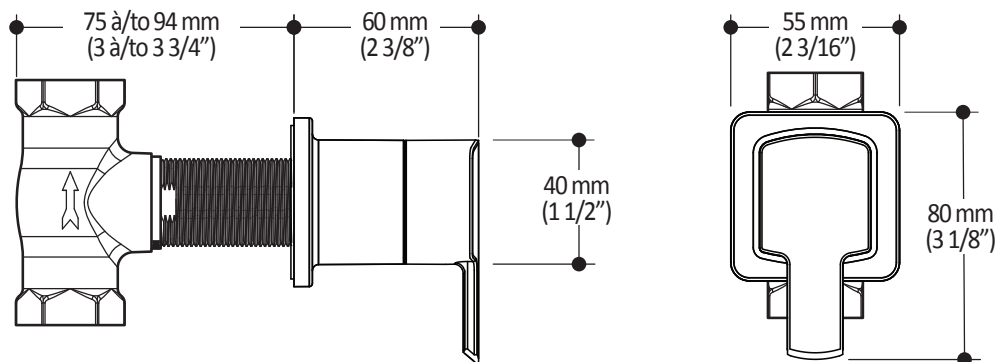

Important: Dimensions are approximated and are subject to changes. Please refer to the installation instructions.

Kalia inc.
1355, 2nd Street
Sainte-Marie (Quebec)
Canada G6E 1G9

t. 1-418-387-9090
1 877 GO KALIA (1-877-465-2542)
f. 1-418-387-9089
www.KaliaStyle.com