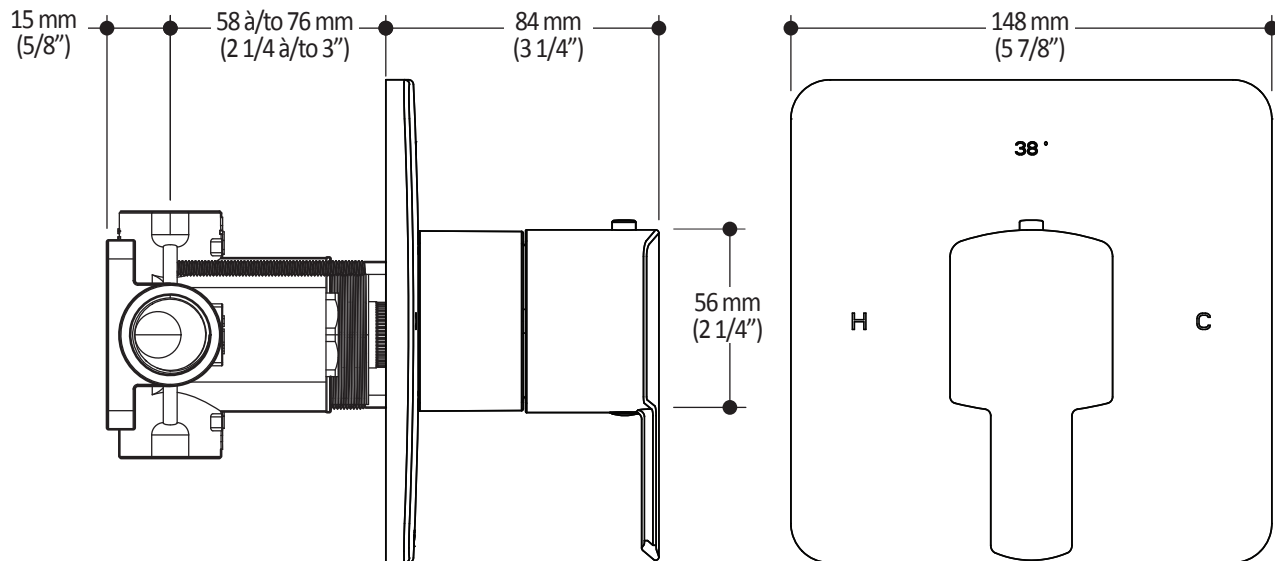

**Features**

- No visible screw
- Water 3/4" female inlet NPT threaded
- Shut-off valves included
- Solid brass construction
- Total adjustment of 19mm (3/4")
- Included support for better stability during installation

**Colors (Finishes)**

- Chrome : BF1308-110

**Certifications**

The specified model meets or exceeds the following standards;

- ASME A112.18.1 / CSA B125.1

**Packaging**

- **Dimensions:** 362mm x 184mm x 191mm (14 1/4" x 7 1/4" x 7 1/2")
- **Volume:** 0.45 cu ft (0.013 cu m)
- **Total weight:** 6.01 lb (2.73 kg)

Product dimensions:

**Important:** Dimensions are approximated and are subject to changes. Please refer to the installation instructions.

**Kalia inc.**  
1355, 2nd Street  
Sainte-Marie (Quebec)  
Canada G6E 1G9