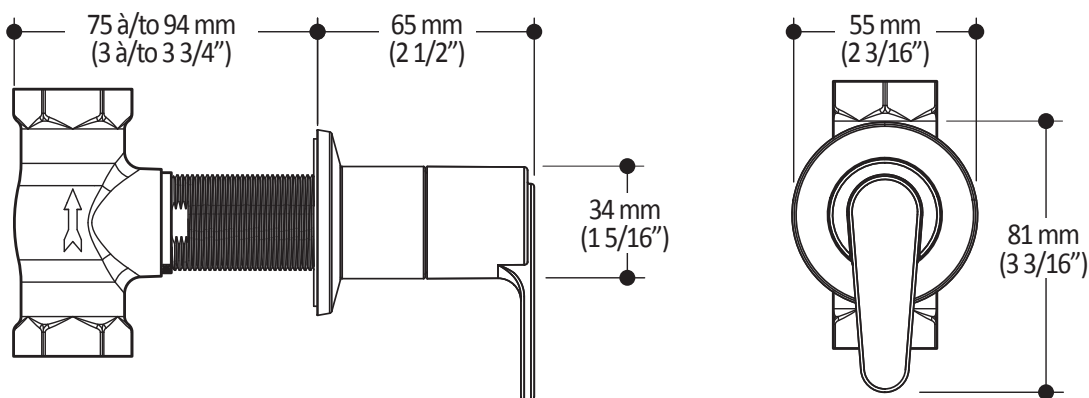

Kalia

ONCE UPON A TIME...WATER®

KONTOUR™

BF1304

3/4" Volume Control Valve and Decorative Trim

SPECIFICATIONS

Features

- No visible screw
- Female water inlet 3/4NPT threaded
- Solid brass construction

Colors (Finishes)

- Chrome : BF1304-110

Packaging

- **Dimensions:** 305 mm x 117 mm x 92 mm
(12" x 4 5/8" x 3 5/8")
- **Volume:** 0.12 cu ft (0.003 cu m)
- **Total weight:** 1.57 lb (0.71 kg)

Certifications

The specified model meets or exceeds the following standards;

- ASME A112.18.1 / CSA B125.1

Installation Notes

This product must be installed following the installation instructions provided.

WARRANTY

Kalia Inc. guarantees all aspects of its products to be free of defects in material and workmanship for normal residential use. **Refer to the warranty included with the Kalia products for details.**

Product dimensions:

Important: Dimensions are approximated and are subject to changes. Please refer to the installation instructions.

Kalia

ONCE UPON A TIME...WATER®

1355, 2^e Rue, Parc industriel
Sainte-Marie (Québec)
Canada G6E 1G9