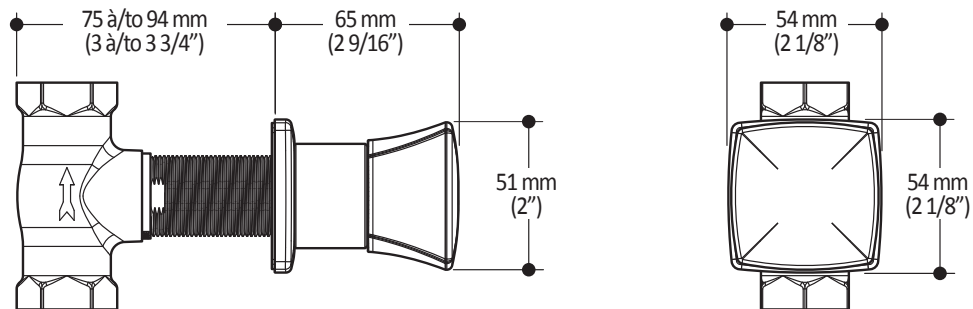

Important: Dimensions are approximated and are subject to changes. Please refer to the installation instructions.

Kalia inc.
1355, 2nd Street
Sainte-Marie (Quebec)
Canada G6E 1G9

t. 1-418-387-9090
1 877 GO KALIA (1-877-465-2542)
f. 1-418-387-9089
www.KaliaStyle.com