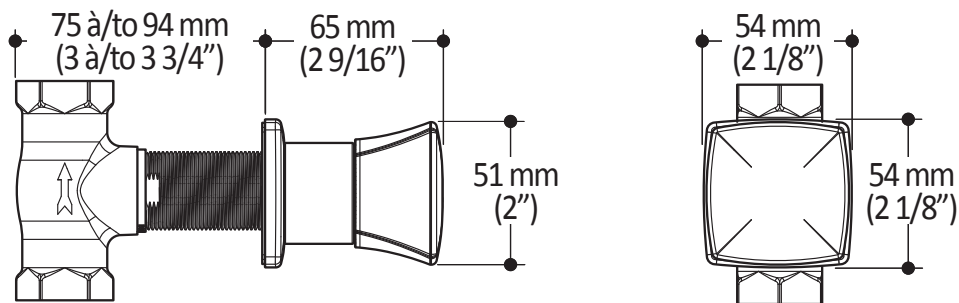

Important: Dimensions are approximated and are subject to changes. Please refer to the installation instructions.

Kalia inc.
1355, 2nd Street
Sainte-Marie (Quebec)
Canada G6E 1G9

t. 1-418-387-9090
1 877 GO KALIA (1-877-465-2542)
f. 1-418-387-9089
www.KaliaStyle.com