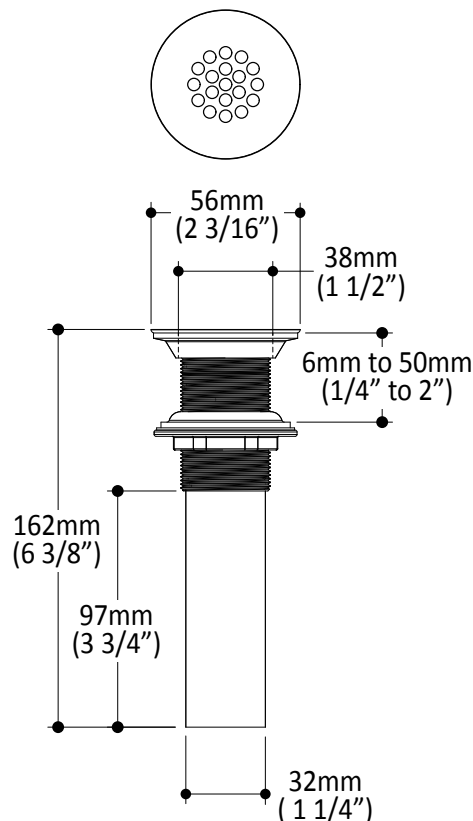

AC1332

Drain without overflow with grid surface

SPECIFICATIONS

Features

- Drain without overflow
- Ø1 1/4" tail piece

Colors (Finishes)

- Chrome : ACXXXX-110
- Brushed nickel : ACXXXX-120

Packaging

- **Dimensions:**
228mm x 70mm x 70mm
(9" x 2 3/4" x 2 3/4")
- **Volume:**
0.00001 cu m (0.0004 cu ft)
- **Total weight:**
0.53 lb (0.24 kg)

Certifications

The specified model meets or exceeds the following standards;

- ASME A112.18.2 / CSA B125.2

Installation Notes

This product must be installed following the installation instructions provided.

WARRANTY

Kalia Inc. guarantees all aspects of its products to be free of defects in material and workmanship for normal residential use. **Refer to the warranty included with the Kalia products for details.**

Product dimensions:

Important: Dimensions are approximated and are subject to changes. Please refer to the installation instructions.

Kalia inc.
1355, 2nd Street
Sainte-Marie (Quebec)
Canada G6E 1G9

t. 1-418-387-9090
1 877 GO KALIA (1-877-465-2542)
f. 1-418-387-9089
www.KaliaStyle.com