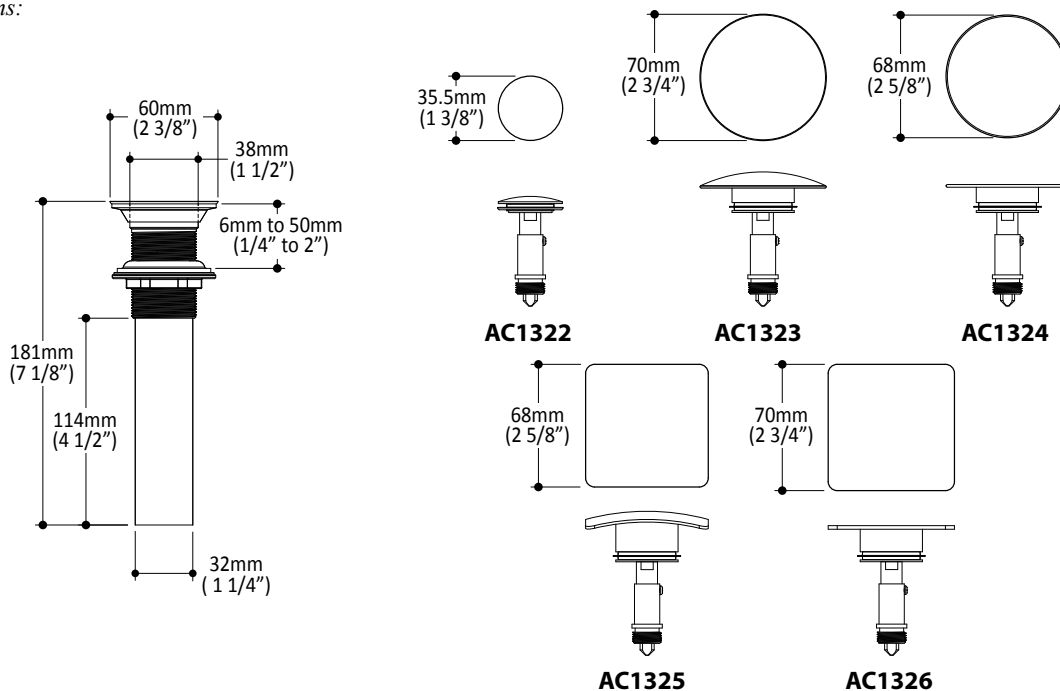

Packaging

- **Dimensions:**
228mm x 70mm x 70mm
(9" x 2 3/4" x 2 3/4")
- **Volume:**
0.00001 cu m (0.0004 cu ft)
- **Total weight:**
AC1322 - 0.63 lb (0.29 kg)
AC1323 - 0.84 lb (0.38 kg)
AC1324 - 0.78 lb (0.36 kg)
AC1325 - 0.87 lb (0.4 kg)
AC1326 - 0.85 lb (0.39 kg)

Product dimensions:

Important: Dimensions are approximated and are subject to changes. Please refer to the installation instructions.

Kalia inc.
1355, 2nd Street
Sainte-Marie (Quebec)
Canada G6E 1G9

t. 1-418-387-9090
1 877 GO KALIA (1-877-465-2542)
f. 1-418-387-9089
www.KaliaStyle.com