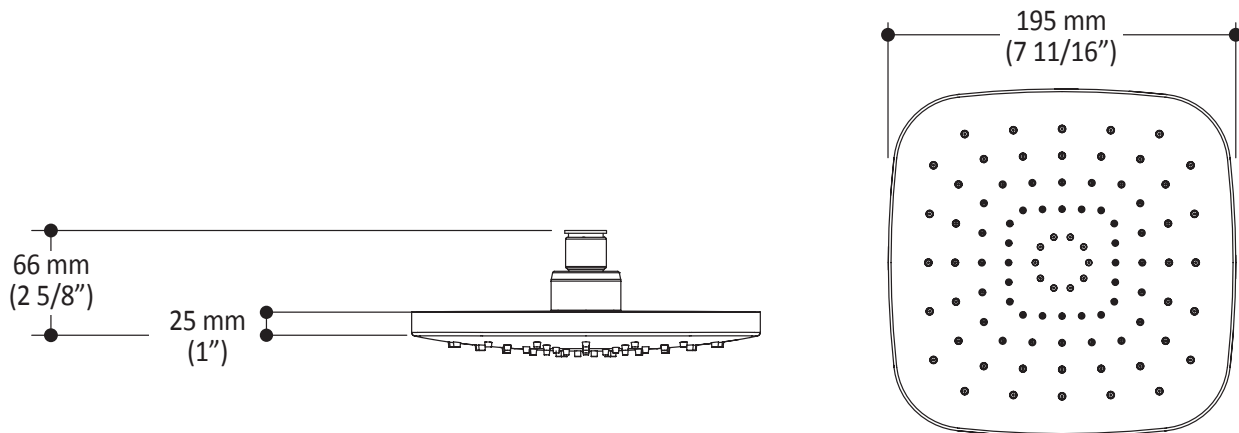

Features

- Female water inlet G1/2
- Diameter: 195 mm (7 11/16")
- Soft tips for easy cleaning of limescale
- Adjustable orientation swivel

Colors (Finishes)

- Chrome: 105545-110
- Matte black: 105545-160

Product dimensions:

Important : Dimensions are approximated and are subject to changes. Please refer to the installation instructions.