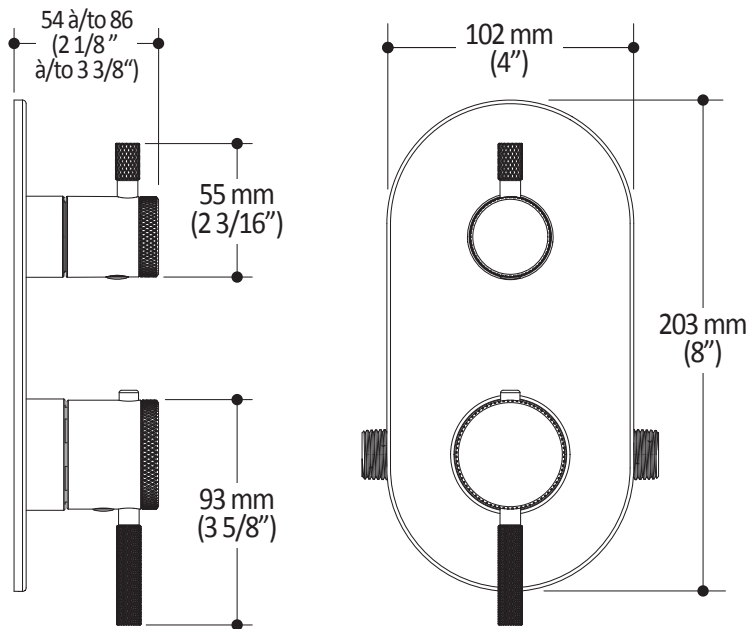

ONCE UPON A TIME...WATER®

PRECISO™

105509

TD2/TG2 and TD3/TG3 round decorative trim

SPÉCIFICATIONS

Features

- Solid brass construction
- Total adjustment of 30 mm (1 3/16")

Colors (Finishes)

Product dimensions:

Important: Dimensions are approximated and are subject to changes. Please refer to the installation instructions.

ONCE UPON A TIME...WATER®

1355, 2nd Street, Industrial Park
Sainte-Marie (Québec)
Canada G6E 1G9