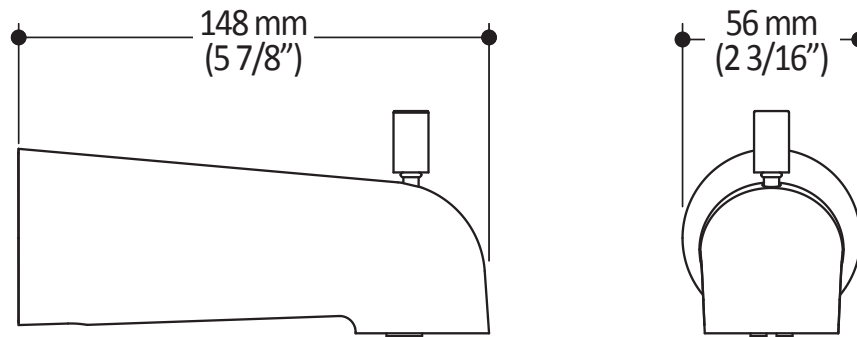

Features

- Water 1/2" cooper inlet
- "Slip fit" Installation

Colors (Finishes)

- Chrome: 105139-110
- Matte black: 105139-160

Installation Notes

This product must be installed following the installation instructions provided.

Product dimensions:

Important: Dimensions are approximated and are subject to changes. Please refer to the installation instructions.