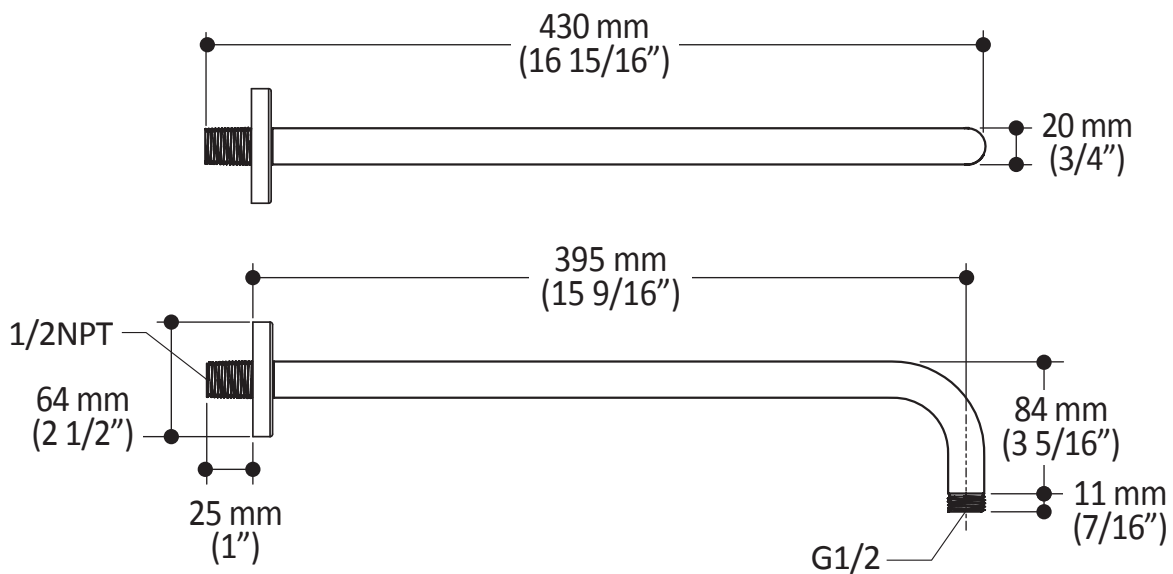

Features

- Male water inlet 1/2NPT
- Male water outlet G1/2

Color (Finish)

- Chrome: 105008-110
- Matte black: 105008-160

Installation Notes

This product must be installed following the installation instructions provided.

Product dimensions:

Important: Dimensions are approximated and are subject to changes. Please refer to the installation instructions.