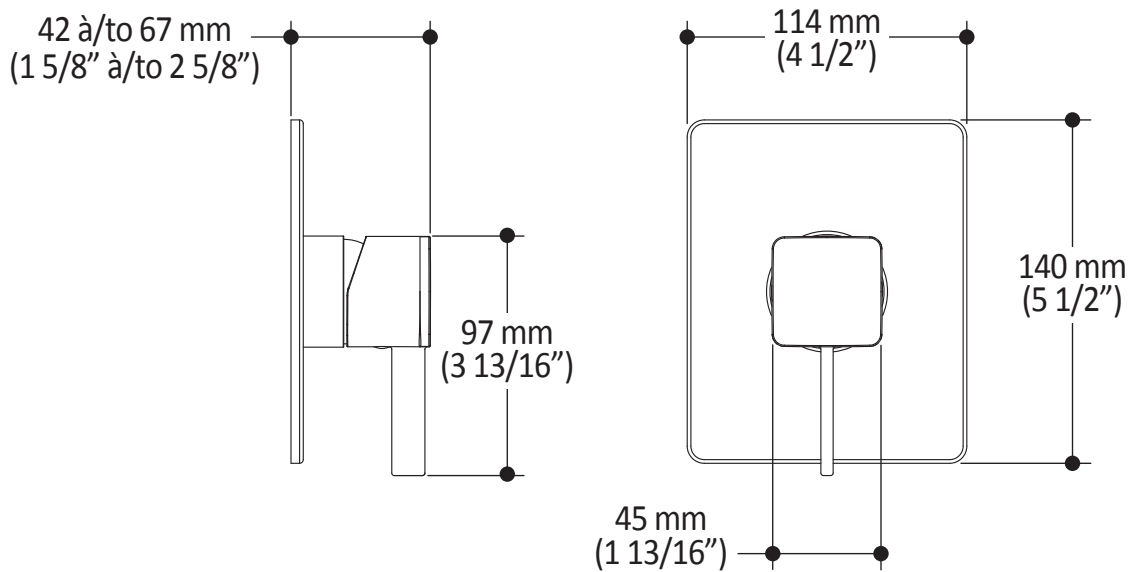

Features

- Solid brass construction
- Total adjustment of 25 mm (1”)
- Pressure balance with volume control ceramic cartridge

Colors (Finishes)

- Chrome: 104850-110
- Matte black: 104850-160

Maximum flow rate

Product dimensions:

Important: Dimensions are approximated and are subject to changes. Please refer to the installation instructions.