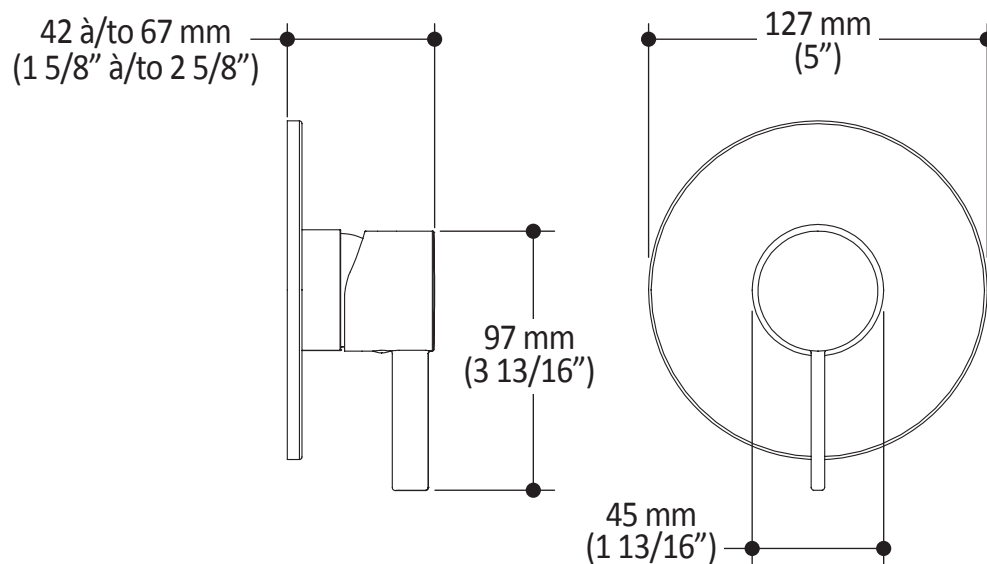

**Features**

- Solid brass construction
- Total adjustment of 25 mm (1")
- Pressure balance with volume control ceramic cartridge

**Colors (Finishes)**

- Chrome: 104848-110
- Matte black: 104848-160

**Maximum flow rate**

*Product dimensions:*

**Important:** Dimensions are approximated and are subject to changes. Please refer to the installation instructions.