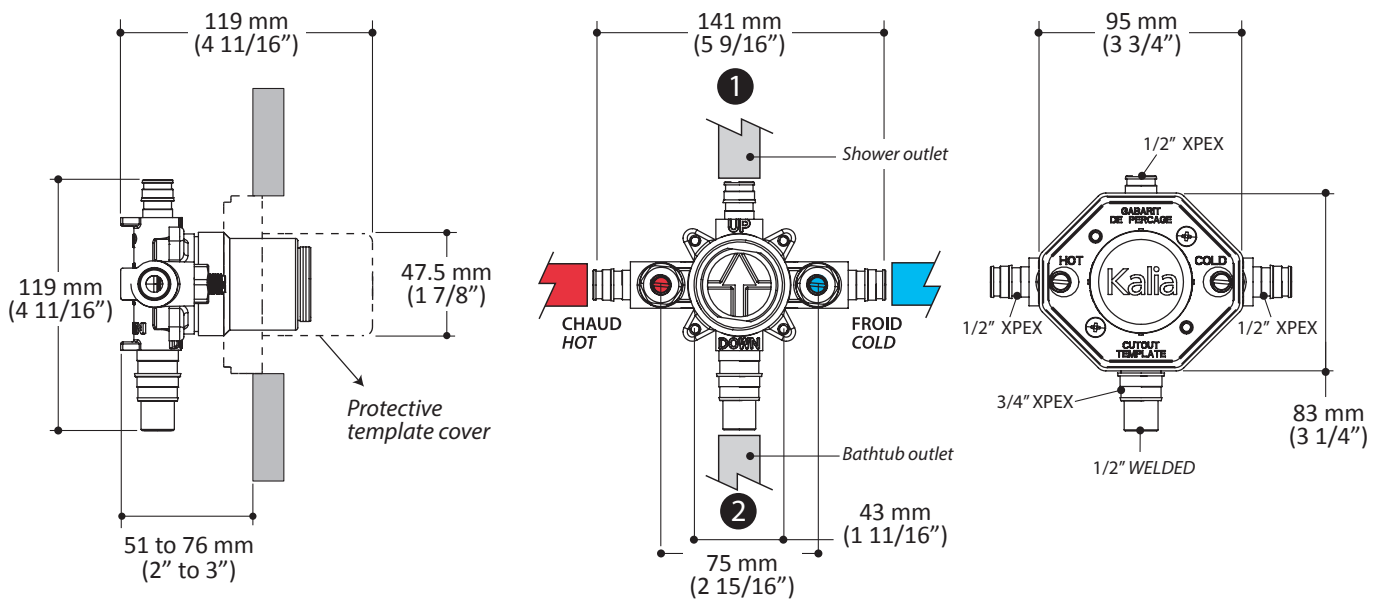

Features

- Solid brass construction
- Two male water inlets 1/2 XPEX
- Male water outlet 1/2 XPEX
- Male water outlets 3/4 XPEX or 1/2 welded
- Total adjustment of 25 mm (1")
- Integrated service stops with check valve
- Support for better stability during installation included
- Equipped with a test-cap

Product dimensions:

Important: Dimensions are approximated and are subject to changes. Please refer to the installation instructions.