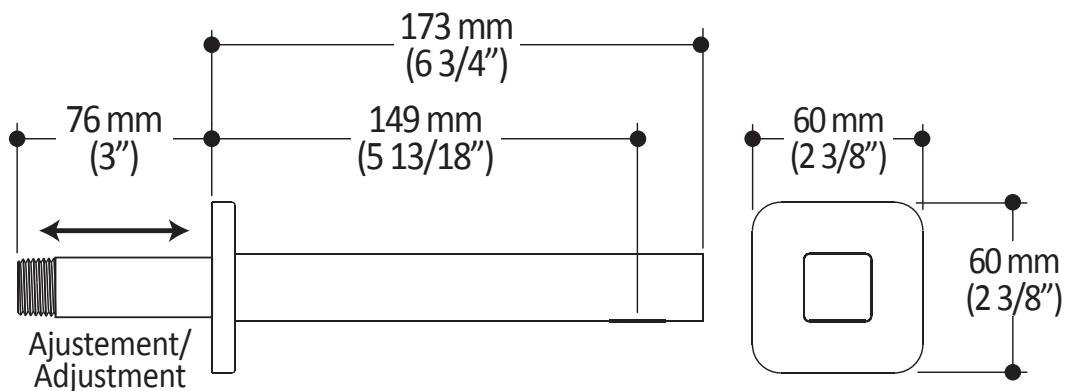

ONCE UPON A TIME...WATER®

104293 Square Tub Spout

SPÉCIFICATIONS

Features

- 1/2" cooper "slip fit" inlet or male water inlet 1/2NPT with 76 mm (3") adjustment
- Solid brass construction
- Regular water jet
- High water flow

Colors (Finishes)

- Chrome: 104293-110
- Pure Nickel PVD: 104293-125
- Matte black: 104293-160

Certifications

The specified model meets or exceeds the following standards;

Installation Notes

This product must be installed following the installation instructions provided.

Product dimensions:

Important: Dimensions are approximated and are subject to changes. Please refer to the installation instructions.

ONCE UPON A TIME...WATER®

1355, 2nd Street, Industrial Park
Sainte-Marie (Québec)
Canada G6E 1G9