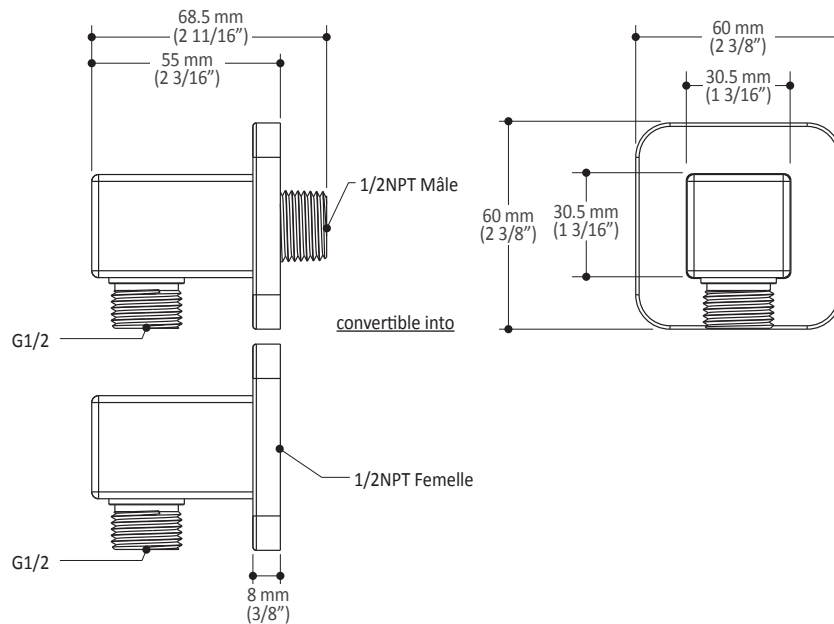

ONCE UPON A TIME...WATER®

**SQUAREONE™**

**104292**  
**Wall Outlet**

**SPÉCIFICATIONS**

**Features**

- Male or female water inlet 1/2NPT
- Male water outlet G1/2
- Solid brass construction

**Colors (Finishes)**

- Chrome: 104292-110
- Pure Nickel PVD: 104292-125

**Certifications**

*The specified model meets or exceeds the following standards;*

**Installation Notes**

This product must be installed following the installation instructions provided.

*Product dimensions:*

**Important:** Dimensions are approximated and are subject to changes. Please refer to the installation instructions.

ONCE UPON A TIME...WATER®

1355, 2<sup>nd</sup> Street, Industrial Park  
Sainte-Marie (Québec)  
Canada G6E 1G9