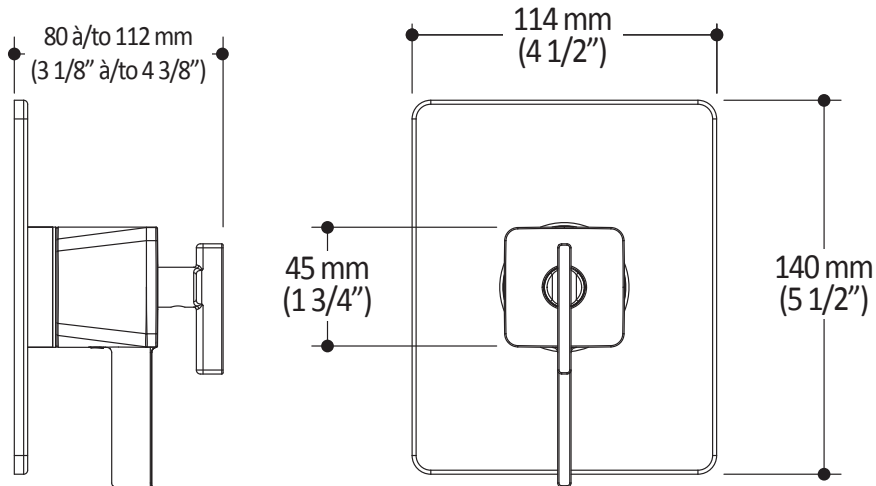

Important: Dimensions are approximated and are subject to changes. Please refer to the installation instructions.

ONCE UPON A TIME...WATER®

1355, 2nd Street, Industrial Park
Sainte-Marie (Québec)
Canada G6E 1G9

T 418-387-9090
1-877-GO-KALIA (1-87- 465-2542)
F 418 387-9089

KaliaStyle.com