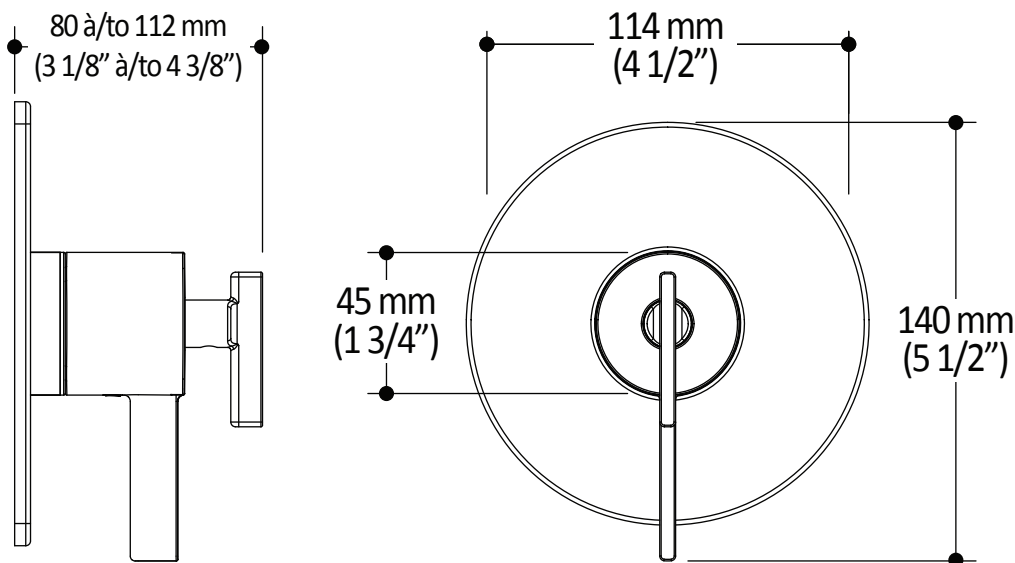

ONCE UPON A TIME...WATER®

ROUNDONE™

104090

2-way AQUATONIK™ type T/P 1/2" coaxial valve round decorative trim

SPÉCIFICATIONS

Features

- Solid brass construction
- Total adjustment of 30 mm (1 3/16")

Colors (Finishes)

Product dimensions:

Important: Dimensions are approximated and are subject to changes. Please refer to the installation instructions.

ONCE UPON A TIME...WATER®

1355, 2nd Street, Industrial Park
Sainte-Marie (Québec)
Canada G6E 1G9