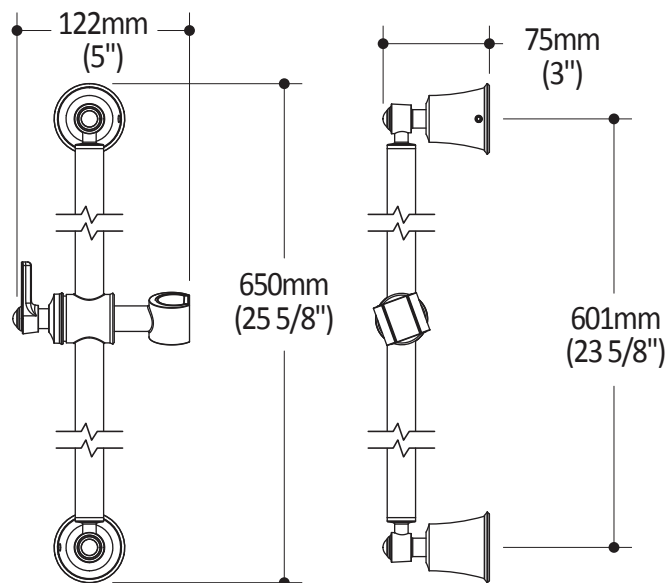

103608

Wallbar for Handshower

SPECIFICATIONS

Features

- Total height of 650 mm (25 5/8")
- Locking system of 1/4 turn
- Solid brass construction

Colors (Finishes)

- Chrome : 103608-110

Packaging

- **Dimensions:** 806mm x 197mm x 191mm (31 3/4" x 7 3/4" x 7 1/2")
- **Volume:** 0.039 cu ft (0.001 cu m)
- **Total weight:** 2.2 lb (1 kg)

Installation Notes

This product must be installed following the installation instructions provided.

Product dimensions:

Important: Dimensions are approximated and are subject to changes. Please refer to the installation instructions.

ONCE UPON A TIME...WATER®

1355, 2nd Street
Sainte-Marie (Quebec)
Canada G6E 1G9