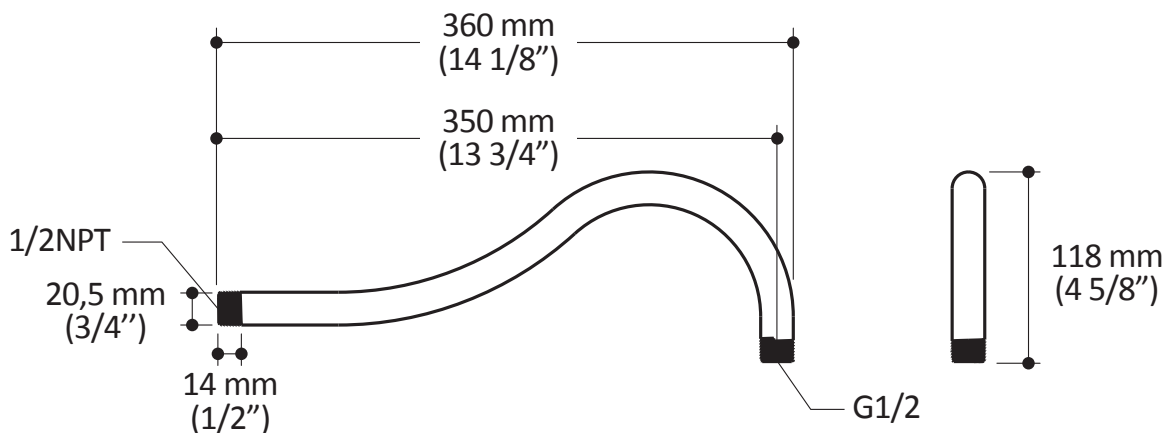

ONCE UPON A TIME...WATER®

RUSTIK™

103606

90° Wall arm

SPECIFICATIONS

Features

- Male water inlet 1/2NPT
- Male water outlet G1/2
- Diameter of 20.5 mm (3/4")

Colors (Finishes)

- Chrome : 103606-110

Packaging

- **Dimensions:** 375 mm x 145 mm x 50 mm
(14 3/4" x 5 3/4" x 2")
- **Volume:** 0.0027 cu m (0.098 cu ft)
- **Total weight:** 0.90 lb (0.42 kg)

Installation Notes

This product must be installed following the installation instructions provided.

Product dimensions:

Important: Dimensions are approximated and are subject to changes. Please refer to the installation instructions.

ONCE UPON A TIME...WATER®

1355, 2^e Rue, Parc industriel
Sainte-Marie (Québec)
Canada G6E 1G9