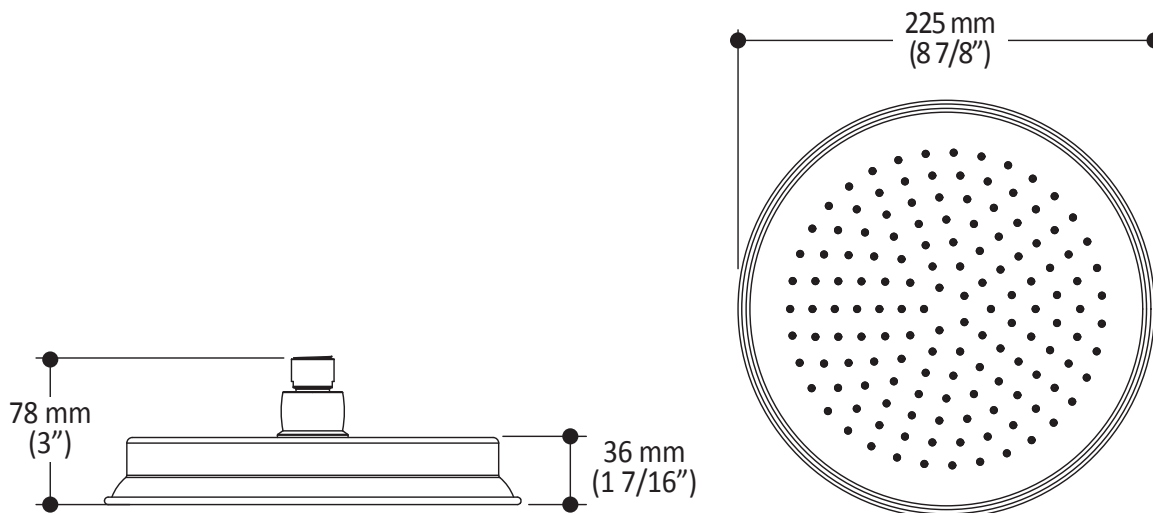

Important : Dimensions are approximated and are subject to changes. Please refer to the installation instructions.

Kalia

ONCE UPON A TIME...WATER®

1355, 2nd Street, Industrial Park
Sainte-Marie (Québec)
Canada G6E 1G9

T 418-387-9090
1-877-GO-KALIA (1-87- 465-2542)
F 418 387-9089

KaliaStyle.com