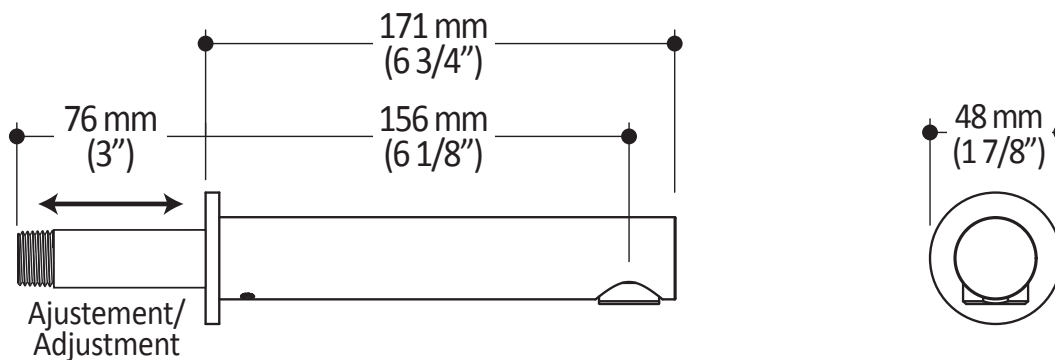

Important: Dimensions are approximated and are subject to changes. Please refer to the installation instructions.

ONCE UPON A TIME...WATER®

1355, 2nd Street, Industrial Park
Sainte-Marie (Québec)
Canada G6E 1G9

T 418-387-9090
1-877-GO-KALIA (1-87-465-2542)
F 418 387-9089

KaliaStyle.com