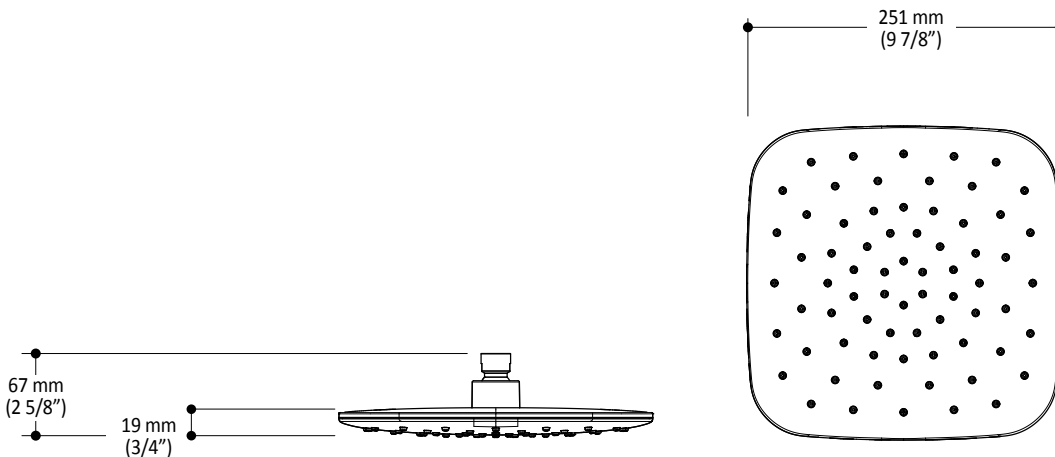

WARRANTY

Kalia Inc. guarantees all aspects of its products to be free of defects in material and workmanship for normal residential use. **Refer to the warranty included with the Kalia products for details.**

Product dimensions: