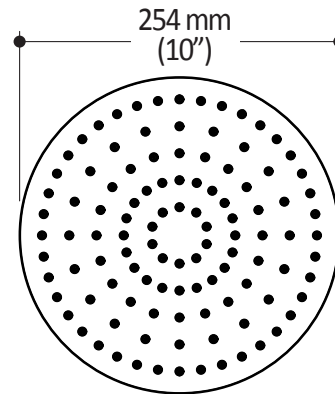

Important : Dimensions are approximated and are subject to changes. Please refer to the installation instructions.

ONCE UPON A TIME...WATER®

1355, 2nd Street, Industrial Park
Sainte-Marie (Québec)
Canada G6E 1G9

T 418-387-9090
1-877-GO-KALIA (1-87- 465-2542)
F 418 387-9089

KaliaStyle.com