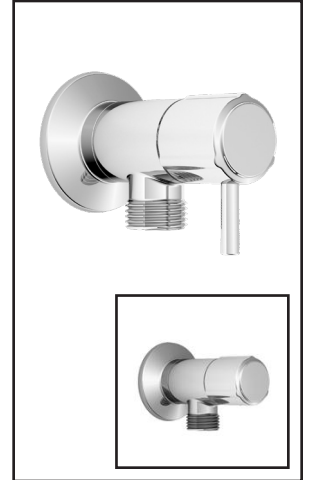

ONCE UPON A TIME...WATER®

102347 Wall Outlet with Volume Control

SPÉCIFICATIONS

Features

- Female water inlet 1/2NPT
- Male water outlet G1/2
- Cartridge 3/4 with ceramic disc
- Solid brass construction
- Check valve included
- PVD finish (Physical Vapour Deposit): A high technology process that protects the surface finish for increased durability

Colors (Finishes)

- Chrome : 102347-110
- Brushed Nickel PVD : 102347-120

Certifications

The specified model meets or exceeds the following standards;

Packaging

- **Dimensions:**
  325 mm x 145 mm x 85 mm
  (12 3/4" x 5 3/4" x 3 3/8")
- **Volume:** 0.004 cu m (0.14 cu ft)
- **Total weight:** 0.44 kg (0.97 lb)

Installation Notes

This product must be installed following the installation instructions provided.

WARRANTY

Kalia Inc. guarantees all aspects of its products to be free of defects in material and workmanship for normal residential use. **Refer to the warranty included with the Kalia products for details.**

Product dimensions: