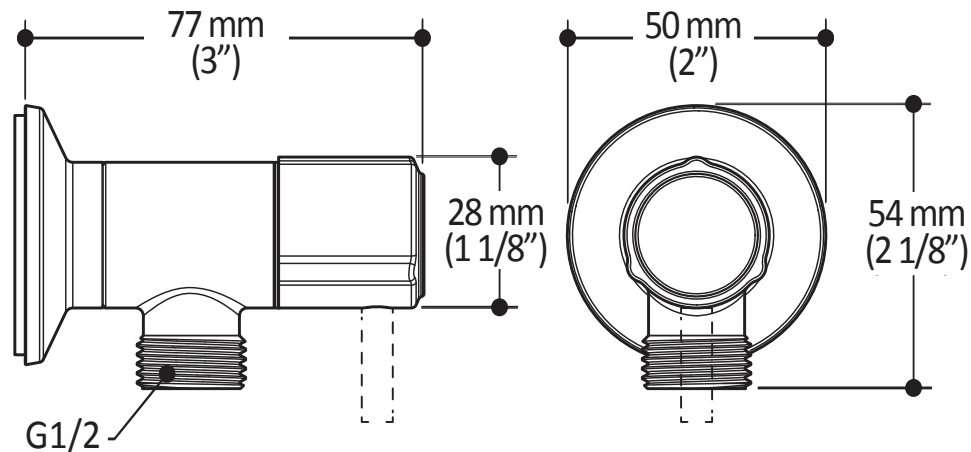

Important: Dimensions are approximated and are subject to changes. Please refer to the installation instructions.

ONCE UPON A TIME...WATER®

1355, 2nd Street, Industrial Park
Sainte-Marie (Québec)
Canada G6E 1G9

T 418-387-9090
1-877-GO-KALIA (1-87- 465-2542)
F 418 387-9089

KaliaStyle.com