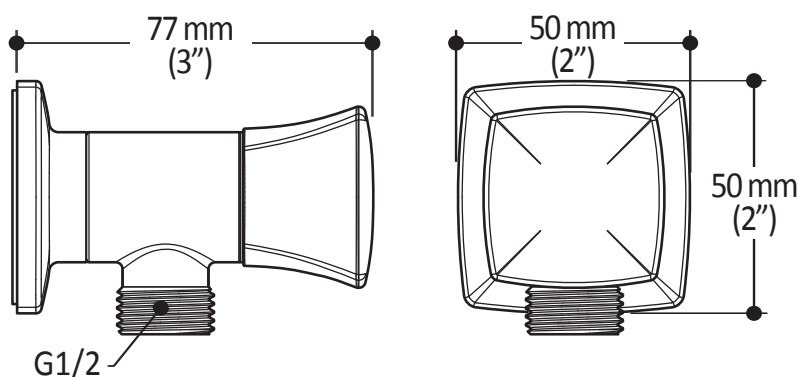

Important: Dimensions are approximated and are subject to changes. Please refer to the installation instructions.

ONCE UPON A TIME...WATER®

1355, 2nd Street, Industrial Park
Sainte-Marie (Québec)
Canada G6E 1G9

T 418-387-9090
1-877-GO-KALIA (1-87- 465-2542)
F 418 387-9089

KaliaStyle.com