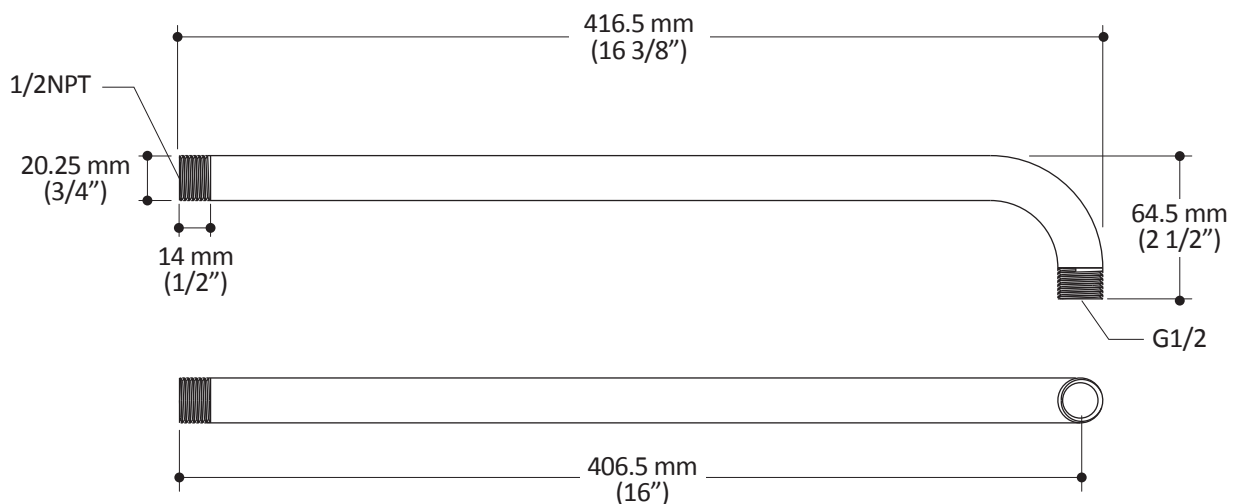

ONCE UPON A TIME...WATER®

BELLINO™/UMANI™

101222

90° Wall arm

SPECIFICATIONS

Features

- Male water inlet 1/2NPT
- Male water outlet G1/2
- Diameter of 22 mm (7/8")

Colors (Finishes)

- Chrome : 101222-110

Packaging

- **Dimensions:** 430 mm x 65 mm x 30 mm (17" x 2 1/2" x 1 1/4")
- **Volume:** 0.0008 cu m (0.03 cu ft)
- **Total weight:** 0.80 lb (0.36 kg)

Installation Notes

This product must be installed following the installation instructions provided.

Product dimensions:

Important: Dimensions are approximated and are subject to changes. Please refer to the installation instructions.

ONCE UPON A TIME...WATER®

1355, 2^e Rue, Parc industriel
Sainte-Marie (Québec)
Canada G6E 1G9