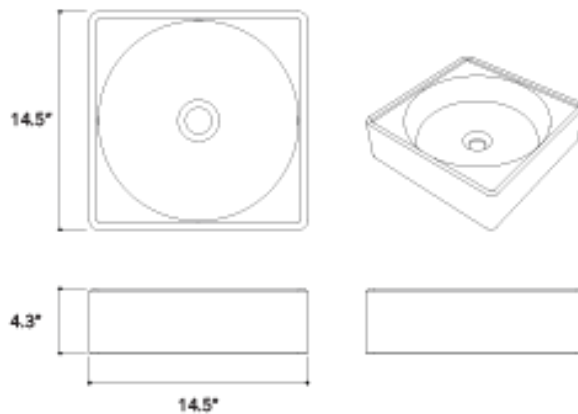

KONKRETUS

Model: 944

Dimensions

Height

4.3 In / 11 cm

Width

14.5 In / 37 cm

Depth

14.5 In / 37 cm

Weight

45.2 Lb / 20.5 Kg

Accessories

None

Available colors

Dimensions may vary due to the nature of our product. Product images are for illustrative purposes only and may differ from the actual product. Due to differences in monitors, colors of products may also appear different to those shown. Faucets & accessories are not included.