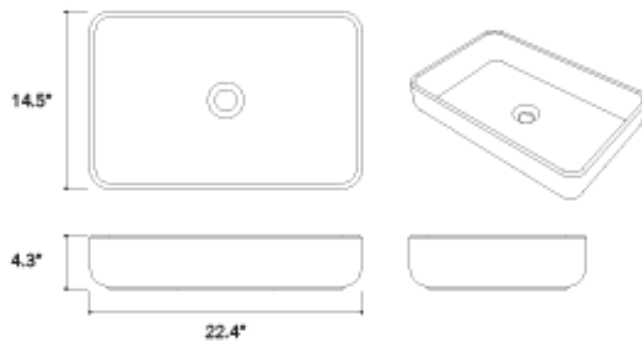

KONKRETUS

Model: 934

Dimensions

Height

4.3 In / 11 cm

Width

22.4 In / 57 cm

Depth

14.5 In / 37 cm

Weight

39.6 Lb / 18 Kg

Accessories

None

Available colors

Dimensions may vary due to the nature of our product. Product images are for illustrative purposes only and may differ from the actual product. Due to differences in monitors, colors of products may also appear different to those shown. Faucets & accessories are not included.