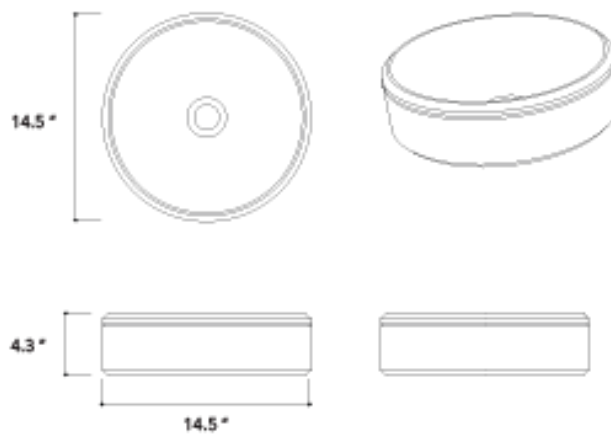

KONKRETUS

Model: 1077

Dimensions

Height

4.3 In / 11 cm

Width

14.5 In / 37 cm

Depth

14.5 In / 37 cm

Weight

26.5 Lb / 12 Kg

Accessories

Optional concrete lid

Available colors

Dimensions may vary due to the nature of our product. Product images are for illustrative purposes only and may differ from the actual product. Due to differences in monitors, colors of products may also appear different to those shown. Faucets & accessories are not included.