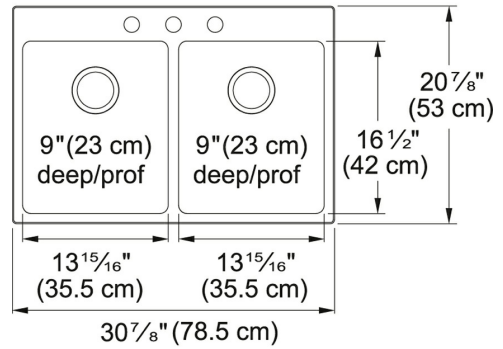

Stainless Steel | 101.0636.963

FAMILY : Sinks | FINISH : Stainless Steel | INSTALLATION TYPE : Topmount | SERIES : Brookmore | MODEL : BDL2131-9-3

TECHNICAL DATA

Width overall	20 7/8"
Length overall	30 7/8"
Width of large bowl	16 1/2"
Length of large bowl	13 15/16"
Depth of large bowl	9"
Width of small bowl	16 1/2"
Length of small bowl	13 15/16"
Depth of small bowl	9"
Cabinet Size	33"
Number of Bowls	2
Waste Outlet Diameter	3 1/2"
Cut-Out Template	Yes
Faucet Hole	3
Type of Material	18 Gauge Stainless Steel
Surface Finish	Satin
Waste Kit Included	Yes
EZ Torque Installation	YES
Model Name	BDL2131-9-3

Stainless Steel | 101.0636.963

FAMILY : **Sinks** | FINISH : **Stainless Steel** | INSTALLATION TYPE : **Topmount** | SERIES : **Brookmore** | MODEL : **BDL2131-9-3**

RECOMMENDED

101.0636.961

101.0636.965
