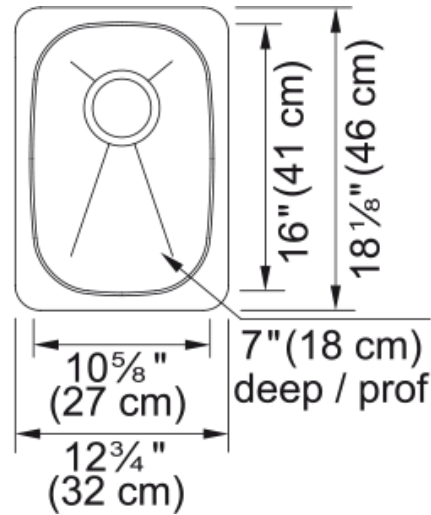

Steel Queen Undermount Sink QSU1813-7N | 122.0620.093

Technical Data

Aspect

Sink type	Sink
Type of material	Stainless steel
Number of bowls	1
Color	Steel
Surface finish	Silk

Product Dimensions

Exterior size: right to left	12.598
Exterior size: front to back	18.11
Large bowl size: right to left	10.63
Large bowl size: front to back	16.142
Large bowl: depth	7.087

Installation

Minimum cabinet size	18"
----------------------	-----

Product specifications

Installation type	Undermount
Drain hole	3 1/2"
Position of drainer	No drainer

Product identification

Product brand	Kindred
Collection	Steel Queen
Certified by	CSA