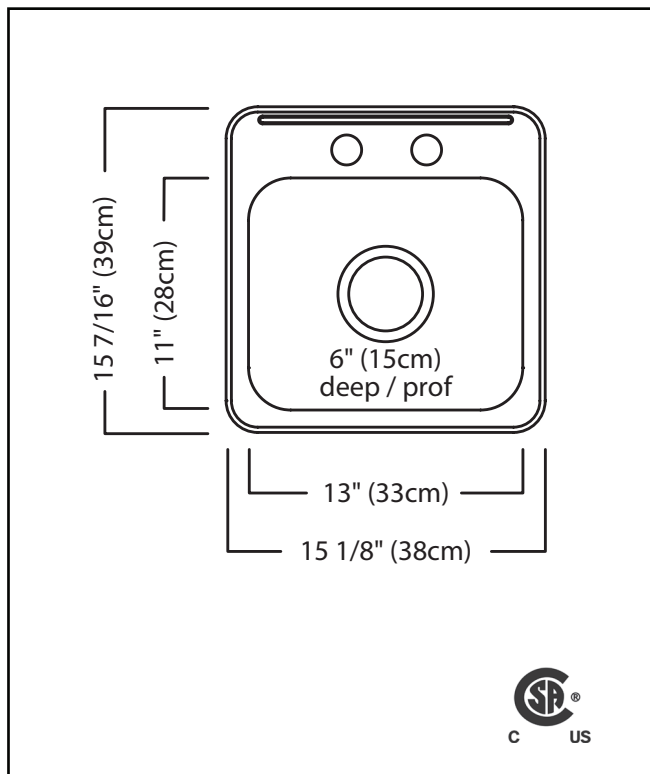

KINDRED

REGINOX

SINGLE BOWL 20 GAUGE TOPMOUNT/DROP IN

MODEL: RSL1515-2 (2 FAUCET HOLES)

MODEL: RSL1515-1 (1 FAUCET HOLE)

- ✓ EZ Torque hassle-free installation system that simplifies the installation process...just drop and drill
- ✓ Sound dampening system that reduces excess noise from running water and disposal vibration
- ✓ Gently sloping corners make cleaning a breeze
- ✓ Resilient finish offers lasting durability

TECHNICAL FEATURES

OVERALL SINK SIZE (OD)	15 7/16" FB x 15 1/8" LR
BOWL SIZE (ID)	11" FB x 13" LR x 6" DP
MINIMUM CABINET SIZE	18"
MATERIAL	20 Gauge
CORNER RADIUS	50 mm
STAINLESS STEEL FINISH	Linear Finish Bowl with Mirror Finished Rim
DRAIN HOLE LOCATION	Center
INSTALLATION TYPE	Topmount/Drop In
SOUND COATING	Sound pads
WEIGHT	7.0lbs
WARRANTY	Limited Lifetime
COUNTRY OF ORIGIN	Canada