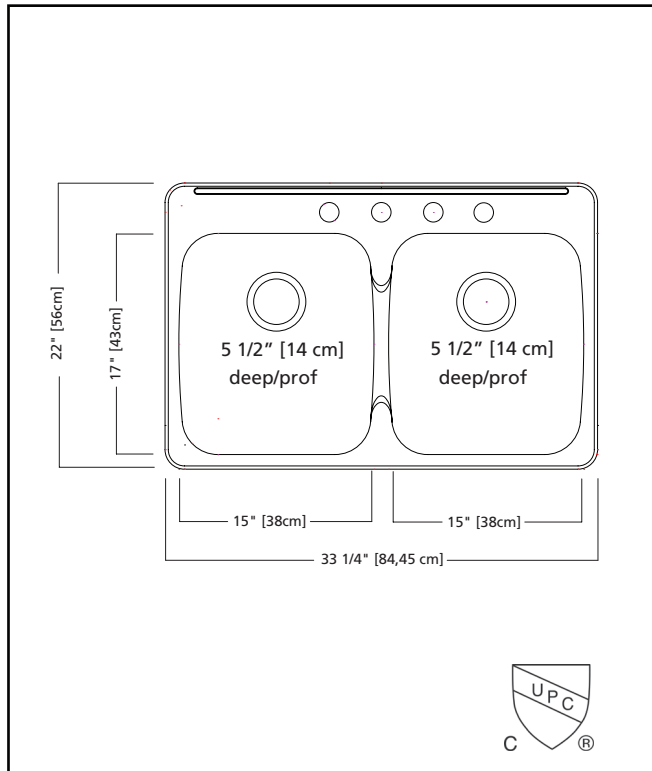

KINDRED

REGINOX ADA SINK

DOUBLE BOWL 18 GAUGE TOPMOUNT/DROP IN

MODEL: RDLA3322-55-4 (4 FAUCET HOLES)

MODEL: RDLA3322-55-3 (3 FAUCET HOLES)

MODEL: RDLA3322-55-1 (1 FAUCET HOLE)

- ✓ EZ Torque hassle-free installation system that simplifies the installation process...just drop and drill
- ✓ 18 gauge high quality stainless steel with exceptional resistance to staining and corrosion
- ✓ Sound dampening system that reduces excess noise from running water and disposal vibration
- ✓ Resilient finish offers lasting durability

Reginox
ADA Topmount/Drop In

TECHNICAL FEATURES

| | |
|------------------------|-----------------------------|
| OVERALL SINK SIZE (OD) | 22" FB x 33 1/4" LR |
| EQUAL BOWL SIZE (ID) | 17" FB x 15" LR x 5 1/2" DP |
| MINIMUM CABINET SIZE | 36" |
| MATERIAL | 18 Gauge |
| CORNER RADIUS | 70 mm |
| STAINLESS STEEL FINISH | Satin Finish |
| DRAIN HOLE LOCATION | Rear |
| INSTALLATION TYPE | Topmount/Drop In |
| SOUND COATING | Sound Pads |
| WEIGHT | 20.7 lbs |
| WARRANTY | Limited Lifetime |
| COUNTRY OF ORIGIN | Canada |