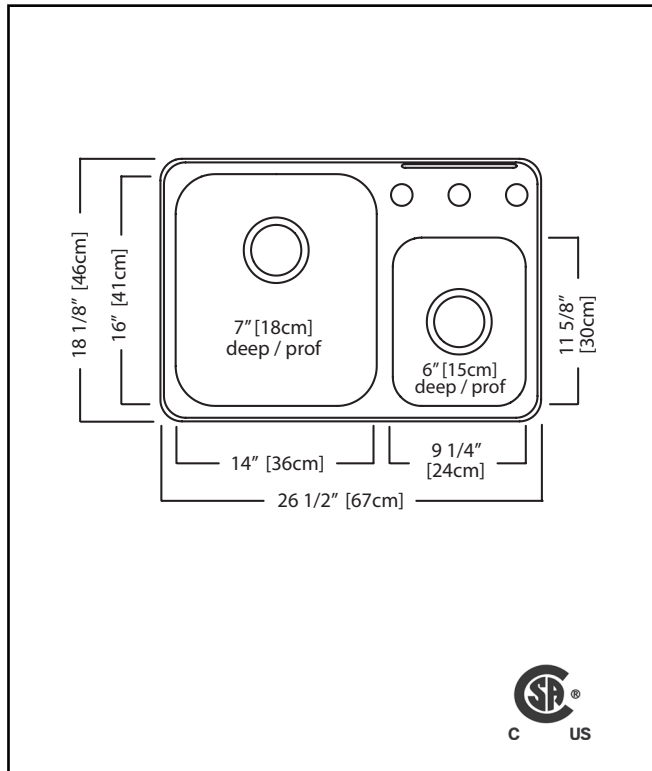

KINDRED

REGINOX

DOUBLE BOWL 20 GAUGE TOPMOUNT/DROP IN

MODEL: RCM1826-3 (3 FAUCET HOLES)

MODEL: RCM1826-1 (1 FAUCET HOLE)

- ✓ EZ Torque hassle-free installation system that simplifies the installation process...just drop and drill
- ✓ Sound dampening system that reduces excess noise from running water and disposal vibration
- ✓ Gently sloping corners make cleaning a breeze
- ✓ Resilient finish offers lasting durability

TECHNICAL FEATURES

OVERALL SINK SIZE (OD)	18 1/8" FB x 26 1/2" LR
LARGE BOWL SIZE (ID)	16" FB x 14" LR x 7" DP
SMALL BOWL SIZE (ID)	11 5/8" FB x 9 1/4" LR x 6" DP
MINIMUM CABINET SIZE	30"
MATERIAL	20 Gauge
SMALL BOWL CORNER RADIUS	50 mm
LARGE BOWL CORNER RADIUS	70 mm
STAINLESS STEEL FINISH	Linear Finish Bowl with Mirror Finished Rim
DRAIN HOLE LOCATION	Rear
INSTALLATION TYPE	Topmount/Drop In
SOUND COATING	Sound pads
WEIGHT	12.7lbs
WARRANTY	Limited Lifetime
COUNTRY OF ORIGIN	Canada