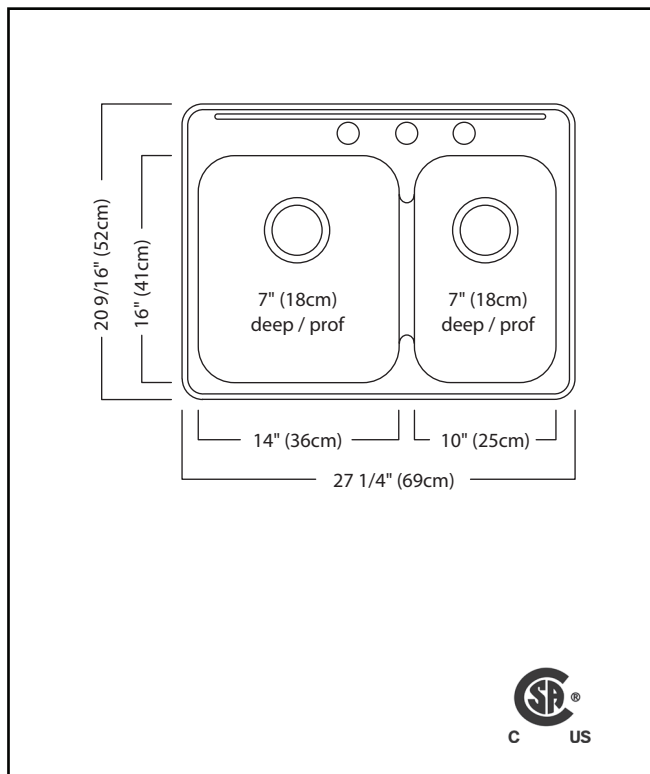

KINDRED

REGINOX

DOUBLE BOWL 20 GAUGE TOPMOUNT/DROP IN

MODEL: RCL2027R-3 (3 FAUCET HOLES)

MODEL: RCL2027R-1 (1 FAUCET HOLE)

- ✓ EZ Torque hassle-free installation system that simplifies the installation process...just drop and drill
- ✓ Sound dampening system that reduces excess noise from running water and disposal vibration
- ✓ Gently sloping corners make cleaning a breeze
- ✓ Resilient finish offers lasting durability

TECHNICAL FEATURES

OVERALL SINK SIZE (OD)	20 9/16" FB x 27 1/4" LR
LARGE BOWL SIZE (ID)	16" FB x 14" LR x 7" DP
SMALL BOWL SIZE (ID)	16" FB x 10" LR x 7" DP
MINIMUM CABINET SIZE	30"
MATERIAL	20 Gauge
BOWL CORNER RADIUS	70 mm
STAINLESS STEEL FINISH	Linear Finish Bowl with Mirror Finished Rim
DRAIN HOLE LOCATION	Rear
INSTALLATION TYPE	Topmount/Drop In
SOUND COATING	Sound pads
WEIGHT	13.9lbs
WARRANTY	Limited Lifetime
COUNTRY OF ORIGIN	Canada