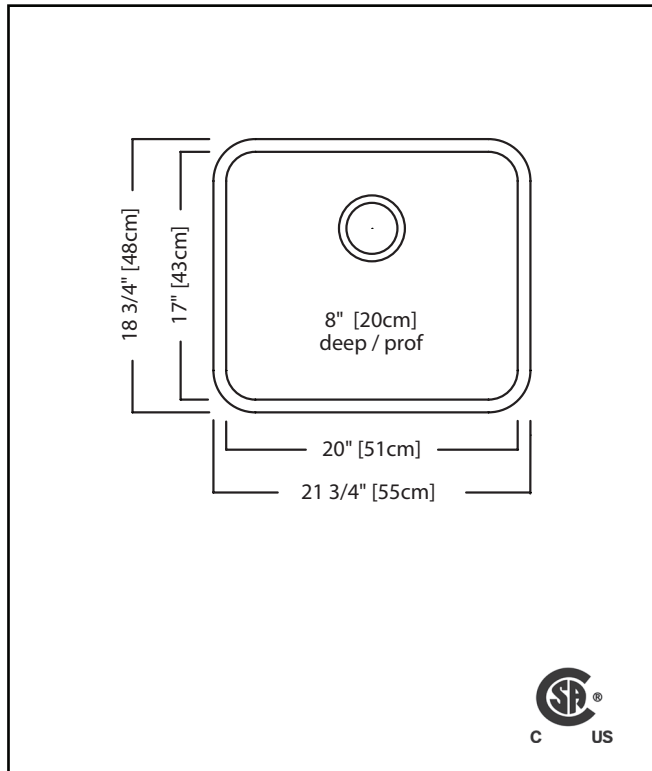

KINDRED

STEEL QUEEN

SINGLE BOWL 20 GAUGE UNDERMOUNT

MODEL: QSUA1922-8

- ✓ Resilient finish offers lasting durability
- ✓ Rear off-set drain maximizes the usable bottom surface of the bowl while also creating extra cabinet space beneath the sink
- ✓ Sound dampening system that reduces excess noise from running water and disposal vibration
- ✓ Undermount installation creates a seamless profile to bring sleek style to any kitchen

TECHNICAL FEATURES

OVERALL SINK SIZE (OD)	18 3/4" FB x 21 3/4" LR
BOWL SIZE (ID)	17" FB x 20" LR x 8" DP
MINIMUM CABINET SIZE	24"
MATERIAL	20 Gauge
CORNER RADIUS	50 mm
STAINLESS STEEL FINISH	Satin Finished Bowl with Silk Finished Rim
DRAIN HOLE LOCATION	Rear
INSTALLATION TYPE	Undermount
SOUND COATING	Undercoating
WEIGHT	12.1 lbs
WARRANTY	Limited Lifetime
COUNTRY OF ORIGIN	Canada