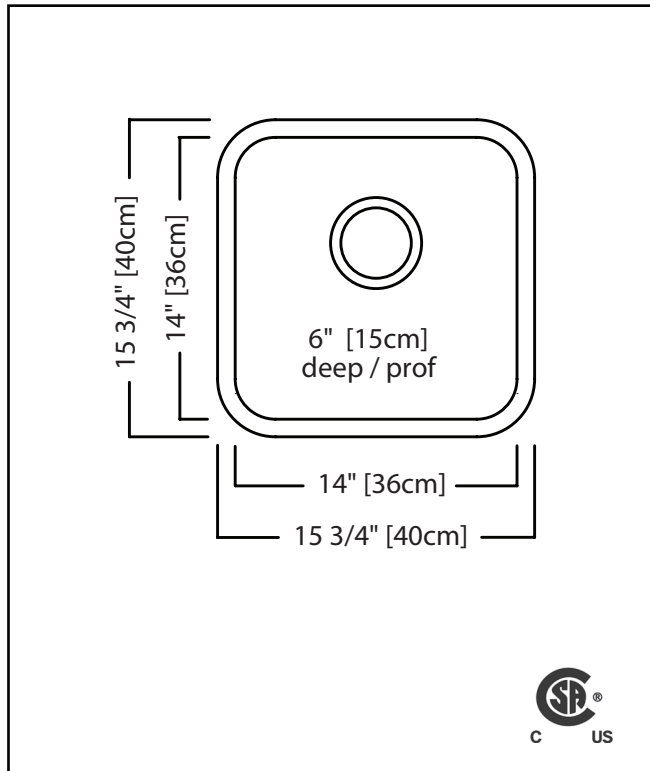

KINDRED

STEEL QUEEN

SINGLE BOWL 20 GAUGE UNDERMOUNT

MODEL: QSUA1616-6

- ✓ Resilient finish offers lasting durability
- ✓ Rear off-set drain maximizes the usable bottom surface of the bowl while also creating extra cabinet space beneath the sink
- ✓ Sound dampening system that reduces excess noise from running water and disposal vibration
- ✓ Undermount installation creates a seamless profile to bring sleek style to any kitchen

TECHNICAL FEATURES

OVERALL SINK SIZE (OD)	15 3/4" FB x 15 3/4" LR
BOWL SIZE (ID)	14" FB x 14" LR x 6" DP
MINIMUM CABINET SIZE	18"
MATERIAL	20 Gauge
CORNER RADIUS	50 mm
STAINLESS STEEL FINISH	Satin Finish Bowl with Silk Finished Rim
DRAIN HOLE LOCATION	Rear
INSTALLATION TYPE	Undermount
SOUND COATING	Undercoating
WEIGHT	5.5 lbs
WARRANTY	Limited Lifetime
COUNTRY OF ORIGIN	Canada