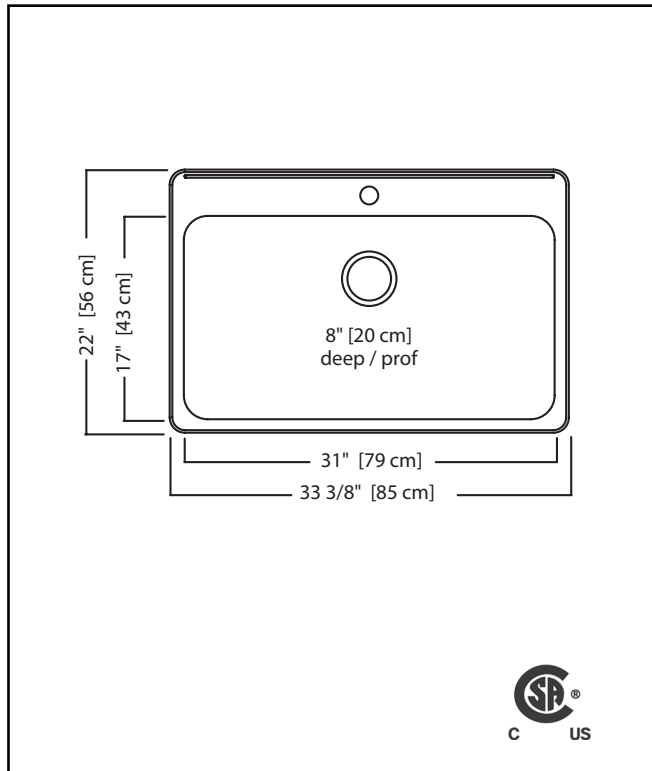

### SINGLE BOWL 20 GAUGE TOPMOUNT/DROP IN

MODEL: QSLA2233-8-4 (4 FAUCET HOLES)

MODEL: QSLA2233-8-3 (3 FAUCET HOLES)

MODEL: QSLA2233-8-1 (1 FAUCET HOLE)

- ✓ EZ Torque hassle-free installation system that simplifies the installation process...just drop and drill
- ✓ Sound dampening system that reduces excess noise from running water and disposal vibration
- ✓ Rear off-set drain maximizes the usable bottom surface of the bowl while also creating extra cabinet space beneath the sink
- ✓ Resilient finish offers lasting durability

### TECHNICAL FEATURES

|                        |  |
|------------------------|--|
| OVERALL SINK SIZE (OD) | 22" FB x 33 3/8" LR                      |
| BOWL SIZE (ID)         | 17" FB x 31" LR x 8" DP                  |
| MINIMUM CABINET SIZE   | 36"                                      |
| MATERIAL               | 20 Gauge                                 |
| CORNER RADIUS          | 50 mm                                    |
| STAINLESS STEEL FINISH | Satin Finish with<br>Mirror Finished Rim |
| DRAIN HOLE LOCATION    | Rear                                     |
| INSTALLATION TYPE      | Topmount/Drop In                         |
| SOUND COATING          | Undercoating                             |
| WEIGHT                 | 16.4 lbs                                 |
| WARRANTY               | Limited Lifetime                         |
| COUNTRY OF ORIGIN      | Canada                                   |