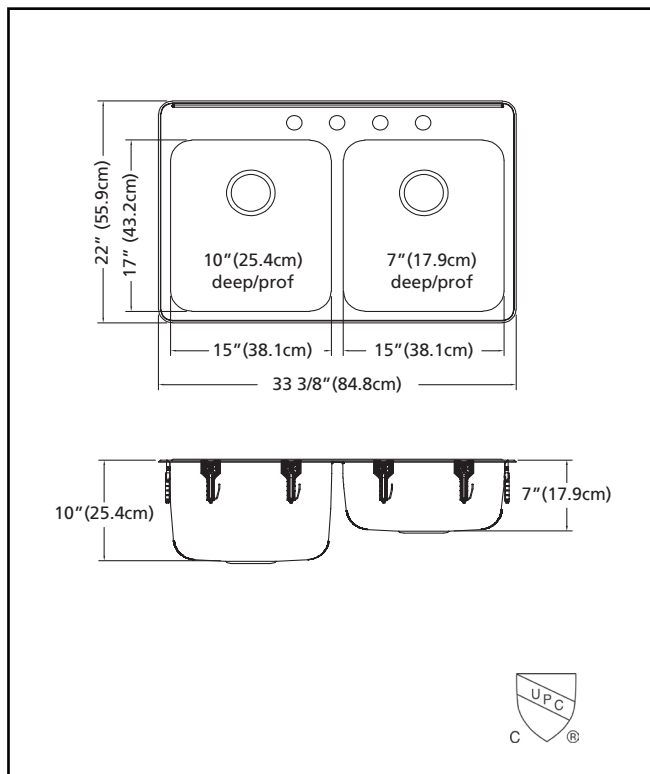

KINDRED

STEEL QUEEN

DOUBLE BOWL 20 GAUGE TOPMOUNT/DROP IN

MODEL: QDLA3322R-10-4 (4 FAUCET HOLES)

MODEL: QDLA3322R-10-3 (3 FAUCET HOLES)

MODEL: QDLA3322R-10-1 (1 FAUCET HOLE)

MODEL: QDLA3322L-10-4 (4 FAUCET HOLES)

MODEL: QDLA3322L-10-3 (3 FAUCET HOLES)

MODEL: QDLA3322L-10-1 (1 FAUCET HOLE)

- ✓ EZ Torque hassle-free installation system that simplifies the installation process...just drop and drill
- ✓ Sound dampening system that reduces excess noise from running water and disposal vibration
- ✓ Rear off-set drain maximizes the usable bottom surface of the bowl while also creating extra cabinet space beneath the sink

TECHNICAL FEATURES

OVERALL SINK SIZE (OD)	22" FB x 33 3/8" LR
LARGE BOWL SIZE (ID)	17" FB x 15" LR x 10" DP
SMALL BOWL SIZE (ID)	17" FB x 15" LR x 7" DP
MINIMUM CABINET SIZE	36"
MATERIAL	20 Gauge
CORNER RADIUS	50 mm
STAINLESS STEEL FINISH	Satin
DRAIN HOLE LOCATION	Rear
INSTALLATION TYPE	Topmount/Drop In
SOUND COATING	Sound Pads
WEIGHT	26 lbs
WARRANTY	Limited Lifetime
COUNTRY OF ORIGIN	Canada