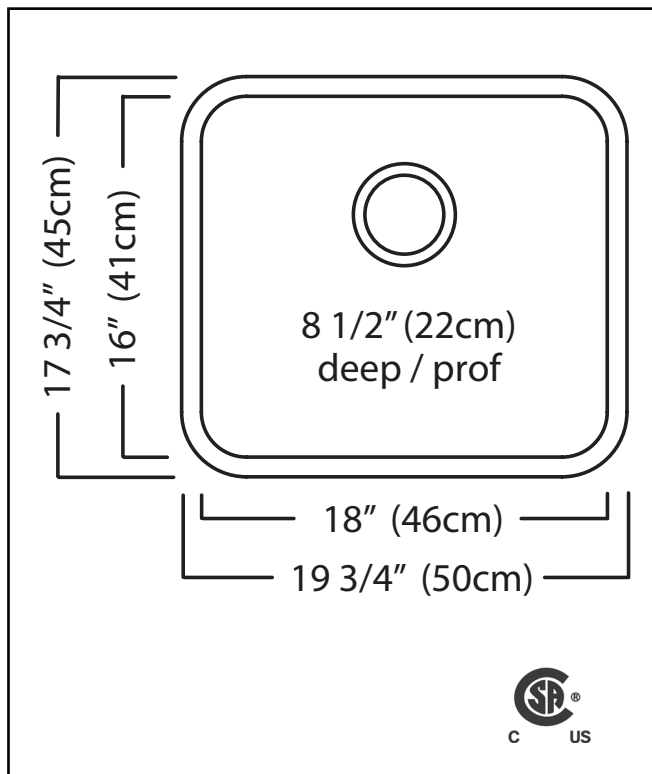

## TECHNICAL FEATURES

|                        |   |
|------------------------|---|
| OVERALL SINK SIZE (OD) | 17 3/4" FB x 19 3/4" LR                   |
| BOWL SIZE (ID)         | 16" FB x 18" LR x 8 1/2" DP               |
| MINIMUM CABINET SIZE   | 21"                                       |
| MATERIAL               | 18 Gauge                                  |
| CORNER RADIUS          | 70 mm                                     |
| STAINLESS STEEL FINISH | Linear Finish Bowl with Silk Finished Rim |
| DRAIN HOLE LOCATION    | Rear                                      |
| INSTALLATION TYPE      | Undermount                                |
| SOUND COATING          | Undercoating                              |
| WEIGHT                 | 11.9lbs                                   |
| WARRANTY               | Limited Lifetime                          |
| COUNTRY OF ORIGIN      | Canada                                    |