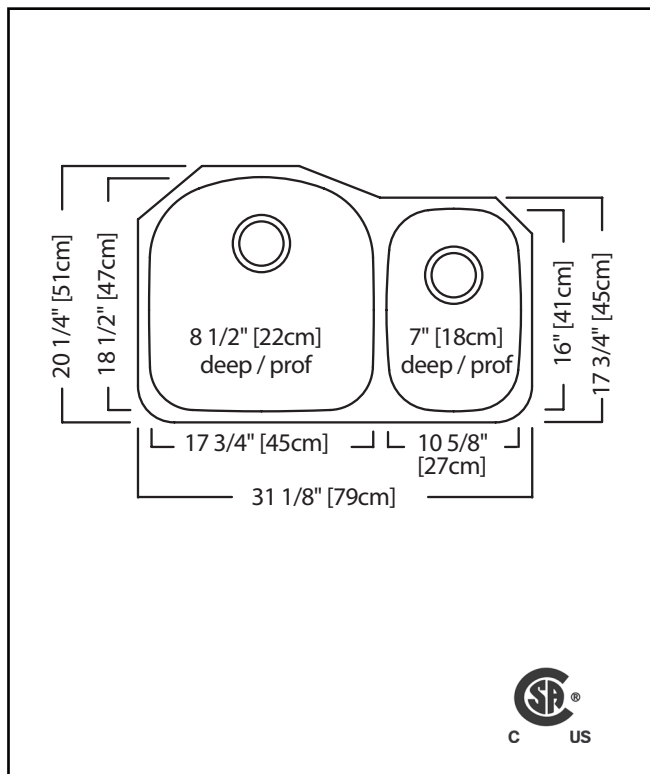

KINDRED

REGINOX

DOUBLE BOWL 18 GAUGE UNDERMOUNT

MODEL: NDCX2132RU-9

- ✓ Seamless profile brings sleek style to any kitchen
- ✓ Sound dampening system that reduces excess noise from running water and disposal vibration
- ✓ Gently sloping corners make cleaning a breeze
- ✓ Resilient finish offers lasting durability

TECHNICAL FEATURES

OVERALL SINK SIZE (OD)	20 1/4" FB x 31 1/8" LR
LARGE BOWL SIZE (ID)	18 1/2" FB x 17 3/4" LR x 8 1/2" DP
SMALL BOWL SIZE (ID)	16" FB x 10 5/8" LR x 7" DP
MINIMUM CABINET SIZE	33"
MATERIAL	18 Gauge
CORNER RADIUS	89 mm
STAINLESS STEEL FINISH	Linear Finish Bowl with Silk Finished Rim
DRAIN HOLE LOCATION	Rear
INSTALLATION TYPE	Undermount
SOUND COATING	Undercoating
WEIGHT	16.8lbs
WARRANTY	Limited Lifetime
COUNTRY OF ORIGIN	Canada