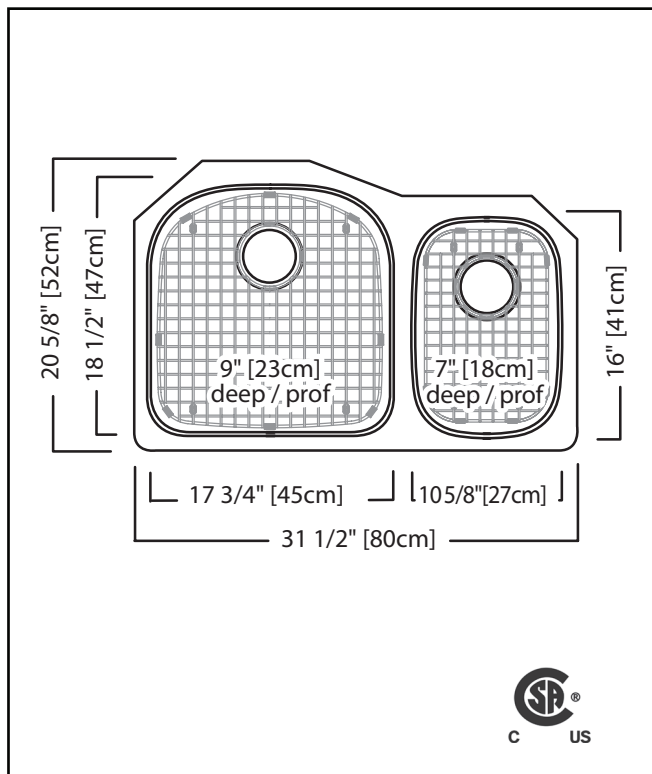

KINDRED

KINDRED COLLECTION

DOUBLE BOWL 18 GAUGE UNDERMOUNT

MODEL: KSDCRU-9

- ✓ 18 gauge high quality stainless steel with exceptional resistance to staining and corrosion
- ✓ Deep bowls easily accommodates pots and pans and minimizes splashing
- ✓ Sound dampening pads and undercoating reduce clanking and splashing noises, so you can enjoy a quiet sink
- ✓ Undermount installation creates a seamless profile and brings sleek style to any kitchen

TECHNICAL FEATURES

OVERALL SINK SIZE (OD)	20 5/8" FB x 31 1/2" LR
LARGE BOWL SIZE (ID)	18 1/2" FB x 17 3/4" LR x 9" DP
SMALL BOWL SINK (ID)	16" FB x 10 5/8" LR x 7" DP
MINIMUM CABINET SIZE	33"
MATERIAL	18 Gauge
CORNER RADIUS	70 mm
STAINLESS STEEL FINISH	Silk Finished Bowl with Silk Finished Rim
DRAIN HOLE LOCATION	Rear
INSTALLATION TYPE	Undermount
SOUND COATING	Sound pads & Undercoating
WEIGHT	26.0 lbs
WARRANTY	Limited Lifetime
COUNTRY OF ORIGIN	Canada
INCLUDED/OPTIONAL ACCESSORIES	
BOTTOM GRID	BG30S -INCLUDED
BOTTOM GRID	BG35S -INCLUDED
STRAINER BASKET	1135 - 2 INCLUDED
COLANDER	C09S