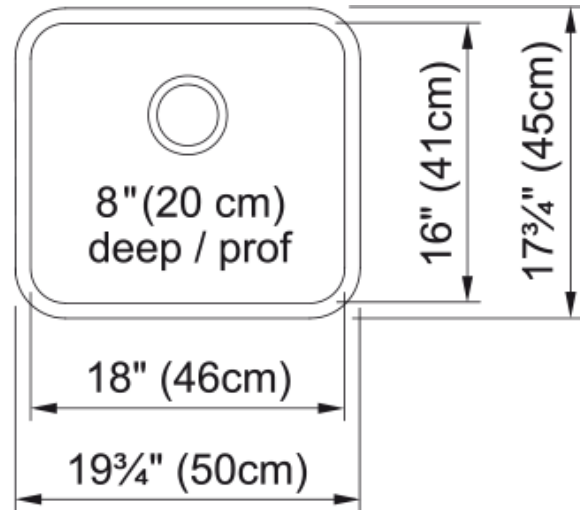

Steel Queen Undermount Sink QSUA1820-8 | 122.0170.399

Steel Queen 19.75-in x 17.75-in Undermount Single Bowl Stainless Steel Kitchen Sink. For versatile durability at a great value, a Kindred Steel Queen undermount single bowl sink will evoke an essence of charm in your kitchen. Designed for performance with smooth edges and a bright satin finish that will stand up to everyday tasks. Steel Queen sinks are made from durable 20-gauge stainless steel with a finish that will stand up to the demands of everyday life. Backed with a limited lifetime warranty, you can trust that this Kindred sink will provide you with reliable performance for years to come.

Aspect

Sink type	Sink
Type of material	Stainless steel
Number of bowls	1
Color	Steel
Surface finish	Silk

Product Dimensions

Length (right to left)	19.685
Width (front to back)	17.717
Large bowl size: right to left	18.11
Large bowl size: front to back	16.142
Large bowl: depth	7.874

Installation

Minimum cabinet size	21"
----------------------	-----

Product specifications

Installation type	Undermount
Drain hole	3 1/2"
Position of drainer	No drainer

Product identification

Product brand	Kindred
Collection	Steel Queen
Certified by	CSA